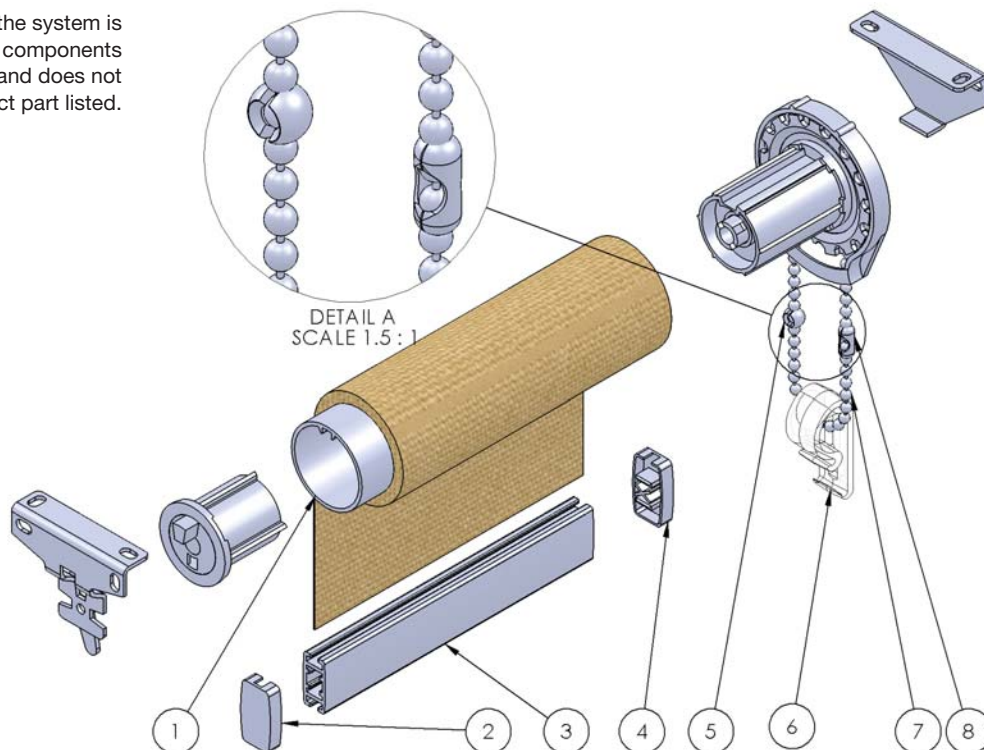

## 2010 Wholesale Component Guide

The Exploded View of the system is intended to show how the components fit together in general and does not represent the exact part listed.

### Chains, Tubes & Hem bars

10% will be added if quantity ordered is less than the pack size.

#		Description / Item Code	Finish	Pack Size	UOM
7		Poly Chain - 4.5 X 6mm 820 ft.  CHN-PL-BLK CHN-PL-BRN CHN-PL-WHE CHN-PL-VAN CHN-PL-LTGR CHN-PL-IVY CHN-PL-CLR	Black Brown White Vanilla Light Grey Ivory Clear	1 1 1 1 1 1 1	roll roll roll roll roll roll roll
8		Poly Chain Connectors - 500 Pieces  CHN-PL-CON-BLK CHN-PL-CON-BRN CHN-PL-CON-CLR CHN-PL-CON-WHE CHN-PL-CON-VAN CHN-PL-CON-LTGR CHN-PL-CON-IVY	Black Brown Clear White Vanilla Light Grey Ivory	1 1 1 1 1 1 1	box box box box box box box
6		Chain Tension Device - 500 Pieces  CHN-TD-SM	Clear	1	box

**2010 Wholesale Component Guide**

#		Description / Item Code	Finish	Pack Size	UOM
5		#10 Thermoplastic Stop Bead - 500 Pieces  CHN-PL-BLL-CLR	Clear	1	box
7		#10 Metal Chain - 50-51 B.P.F. 1000 ft.  CHN-SS	S.S.	1	roll
8		10B Metal Chain Connectors - 1000 Pieces  CHN-CON-MTL	NPS	1	bag
5		#10 Metal Stop Bead - 1000 Pieces  CHN-STPBLL-MTL	NPS	1	bag
		#10 Chain Tool  CHN-TOOL		1	ea.